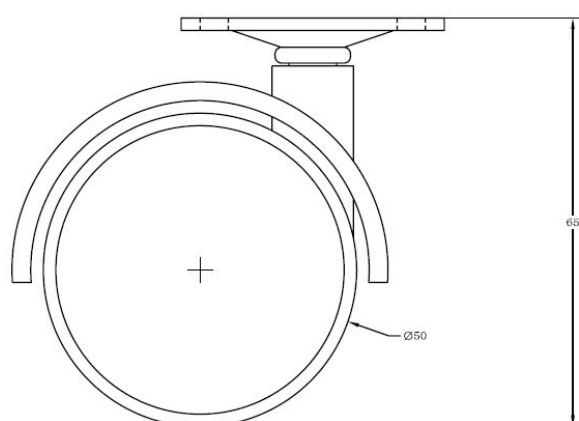

PRODUCT SHEET

Description:

Twin Wheel Castor $\varnothing 50$ mm, Black PA, Top Pl 42x42x2mm, cc 32x32mm, Mounting Height: 65mm

Item number:

08.04.097-0

Units	Box	Carton	HS Code	Barcode
Pcs.	4	300	8302200090	 5704866005562