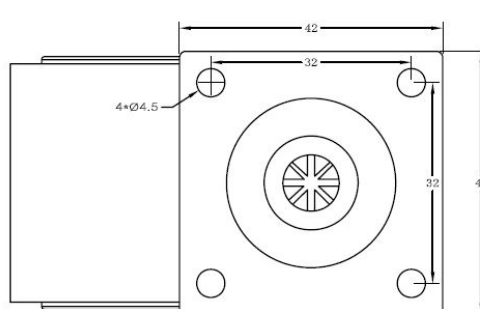

PRODUCT SHEET

Description:

Twin Wheel Castor $\varnothing 50$ mm, Black PA, Top Pl 42x42x2mm, cc 32x32mm, Mounting Height: 65mm

Item number:

08.04.097-0

Units	Box	Carton	HS Code	Barcode
Pcs.	4	300	8302200090	 5704866005562