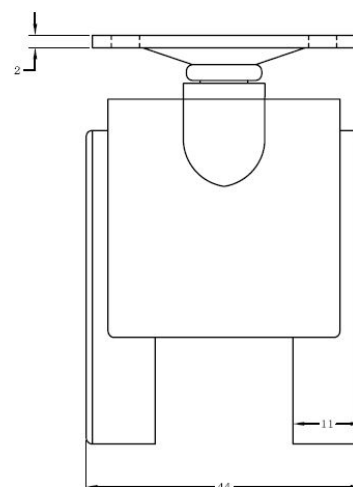

PRODUCT SHEET

Description:

Twin Wheel Castor $\varnothing 50$ mm, Black PA, Top Pl 42x42x2mm, cc 32x32mm, Mounting Height: 65mm

Item number:

08.04.097-0

Units	Box	Carton	HS Code	Barcode
Pcs.	4	300	8302200090	 5704866005562